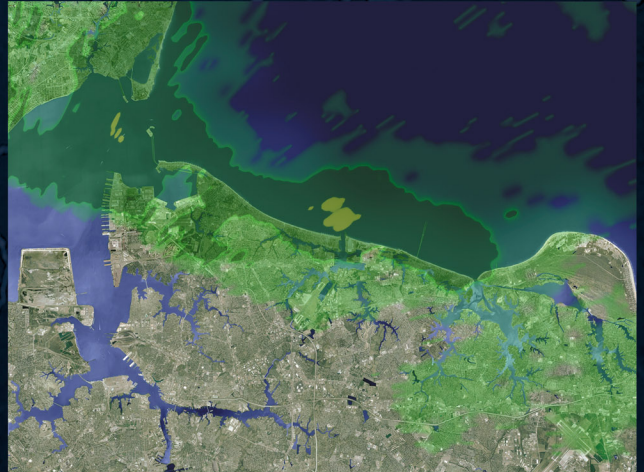

Photo-Realistic Maps

1 Nautical Mile Map (at 1-meter resolution) displaying 4 level rain cell with all levels set to be transparent.

0.5 Nautical Mile Map (at 1-meter resolution) displaying 1 level rain cell with it's level set to be transparent.

20 Nautical Mile Map (at 15-meter resolution) displaying 4 level rain cell with all levels set to be transparent.

7 Nautical Mile Map (at 5-meter resolution) displaying 4 level rain cell with all levels set to be transparent.