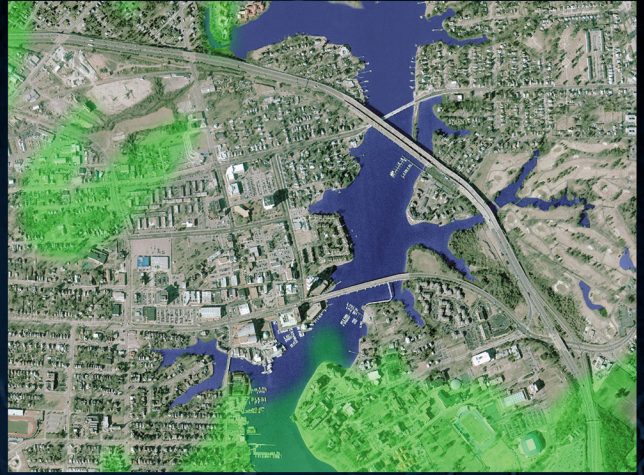

Photo-Realistic Maps

1 Nautical Mile Map (at 1-meter resolution) displaying 4 level rain cell with all levels set to be transparent.

0.5 Nautical Mile Map (at 1-meter resolution) displaying 1 level rain cell with it's level set to be transparent.

20 Nautical Mile Map (at 15-meter resolution) displaying 4 level rain cell with all levels set to be transparent.

7 Nautical Mile Map (at 5-meter resolution) displaying 4 level rain cell with all levels set to be transparent.