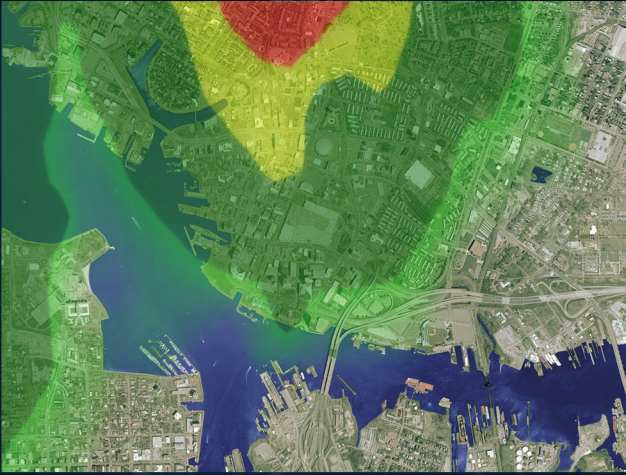

Photo-Realistic Maps

1 Nautical Mile Map (at 1-meter resolution) displaying 4 level rain cell with all levels set to be transparent.

0.5 Nautical Mile Map (at 1-meter resolution) displaying 1 level rain cell with it's level set to be transparent.

20 Nautical Mile Map (at 15-meter resolution) displaying 4 level rain cell with all levels set to be transparent.

7 Nautical Mile Map (at 5-meter resolution) displaying 4 level rain cell with all levels set to be transparent.